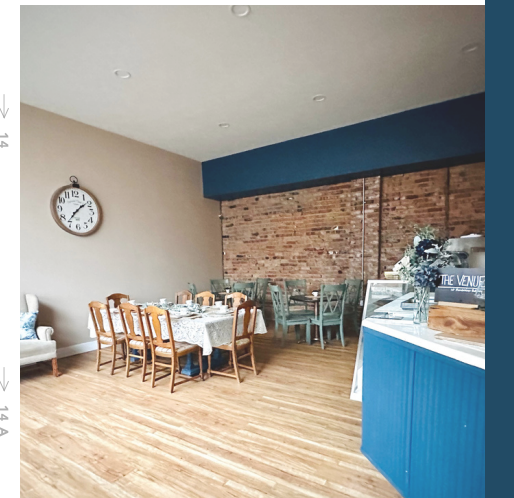

FILM NEGATIVE

FILM NEGATIVE

FILM NEGATIVE

AMENITIES & FEATURES

THE VENUE at Munchkinz boasts many enticing features for small, intimate gatherings & meetings:

- Dining tables & chairs for 21 guests seated or 35 mingling
- Wingback lounge chairs
- Fully stocked Wet Bar Kitchenette:
 - 2 commercial blenders, warmer, ice machine, mini fridge, dining wear, cups, utensils, serving trays, cake platters, microwave & toaster*
- Self-serve coffee & tea bar:
 - coffee syrups, mixers, milk frother, milk/creamer, airpots*
- Optional Catering & Party Packages
- Margaritaville Bahamas Frozen Drink Machine
- TV with Bluetooth & HDMI Connectivity
- WiFi
- Bluetooth Music Speaker
- Games, Books, Toys
- Street & Lot Parking
- Handicap Accessible
- Private Restroom
- Heating/ Air Conditioning
- Security Camera's on Property
- Self Check-in / Keypad Entry
- Alcohol Permitted